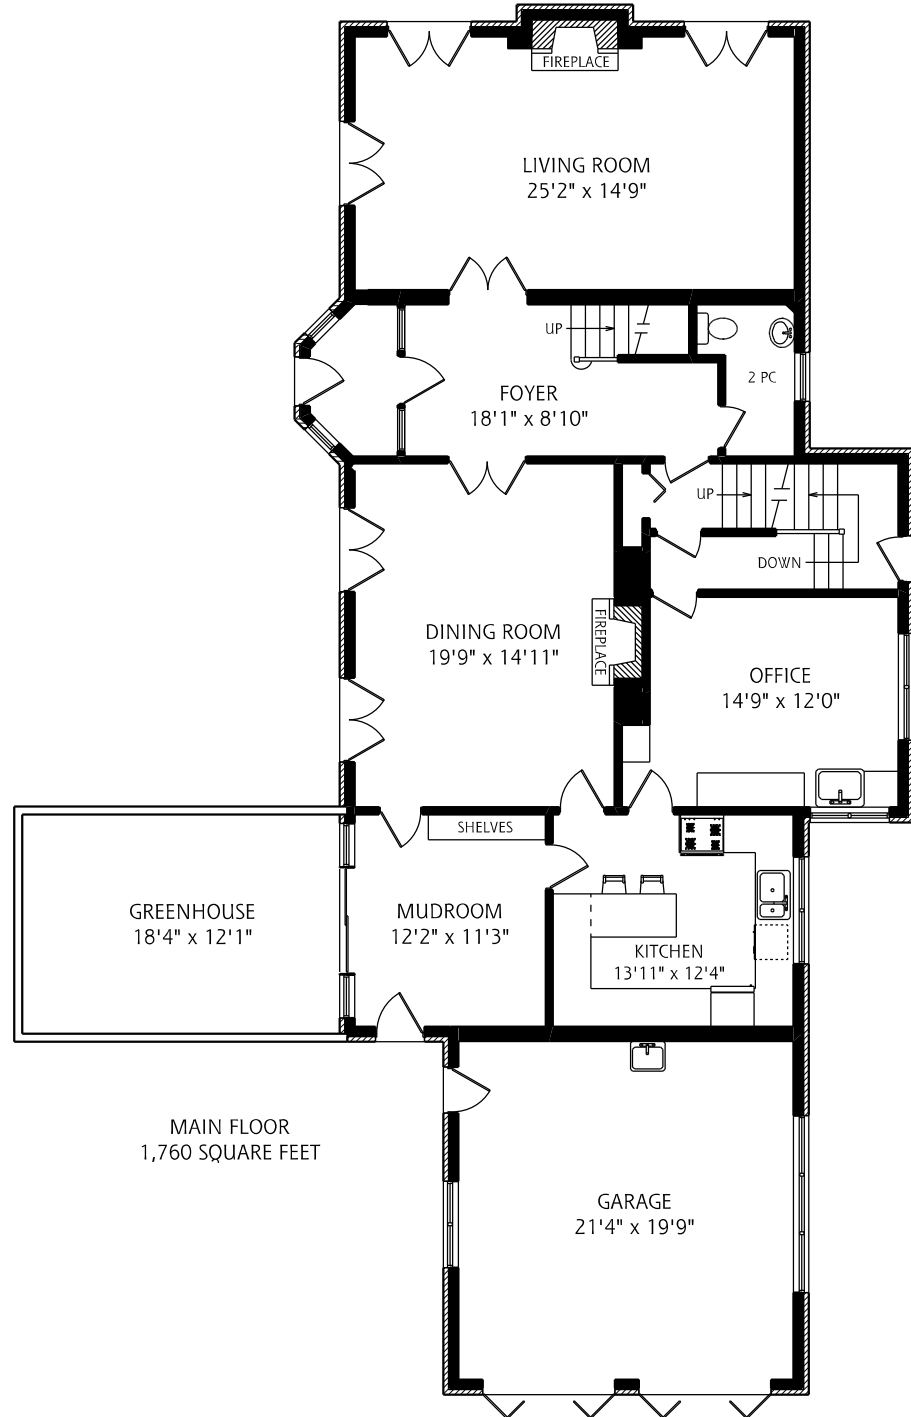

12 CLUNY DRIVE

LOWER LEVEL
1,760 SQUARE FEET

MAIN FLOOR
1,760 SQUARE FEET

12 CLUNY DRIVE

SECOND FLOOR
1,740 SQUARE FEET

THIRD FLOOR
1,265 SQUARE FEET