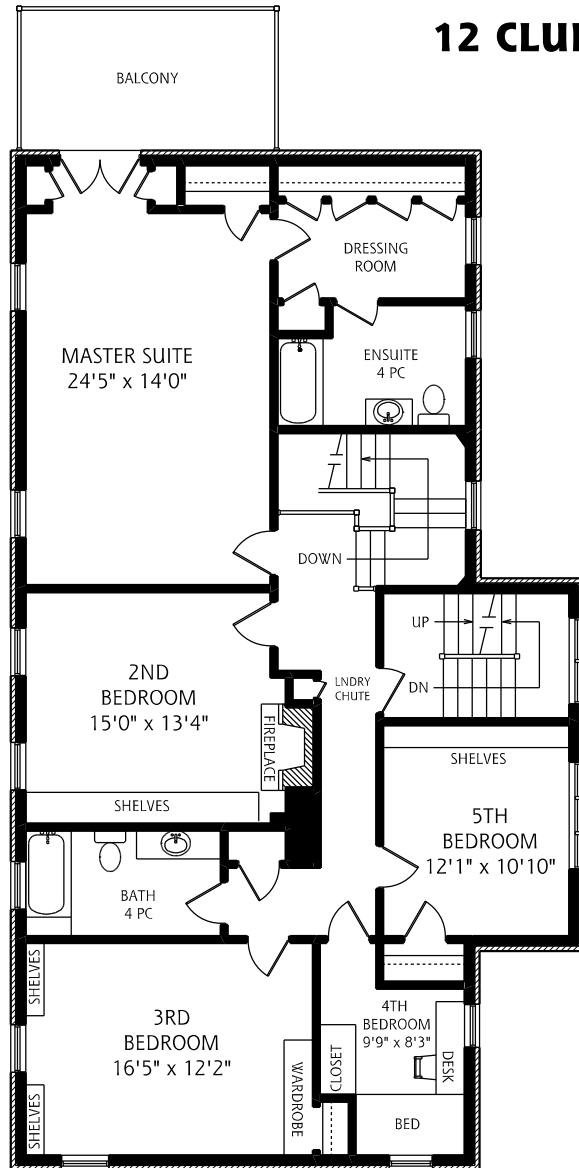

12 CLUNY DRIVE

LOWER LEVEL
1,760 SQUARE FEET

MAIN FLOOR
1,760 SQUARE FEET

12 CLUNY DRIVE

SECOND FLOOR
1,740 SQUARE FEET

THIRD FLOOR
1,265 SQUARE FEET