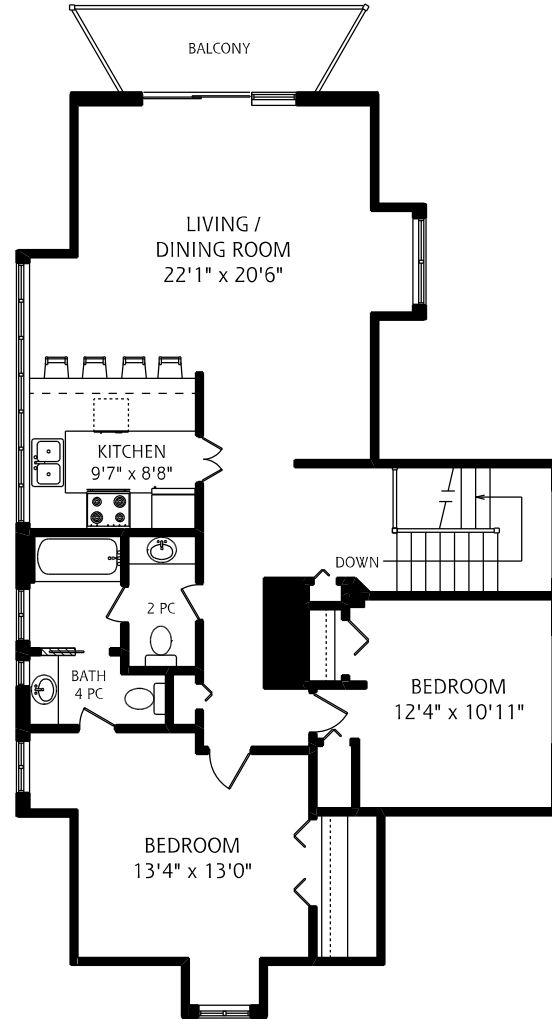

12 CLUNY DRIVE

LOWER LEVEL
1,760 SQUARE FEET

MAIN FLOOR
1,760 SQUARE FEET

12 CLUNY DRIVE

SECOND FLOOR
1,740 SQUARE FEET

THIRD FLOOR
1,265 SQUARE FEET