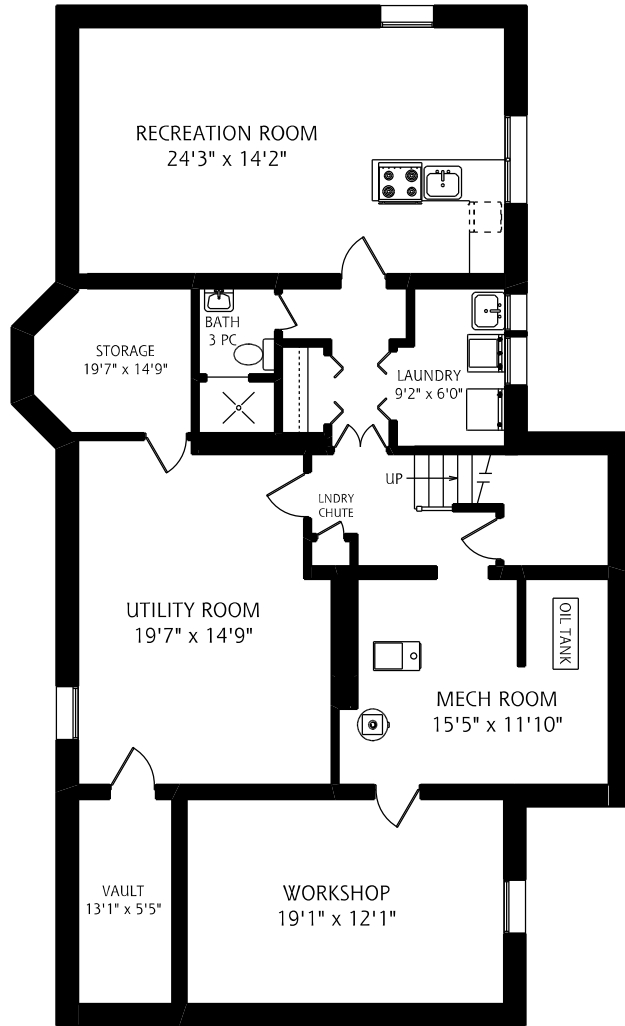

12 CLUNY DRIVE

LOWER LEVEL
1,760 SQUARE FEET

MAIN FLOOR
1,760 SQUARE FEET

12 CLUNY DRIVE

SECOND FLOOR
1,740 SQUARE FEET

THIRD FLOOR
1,265 SQUARE FEET