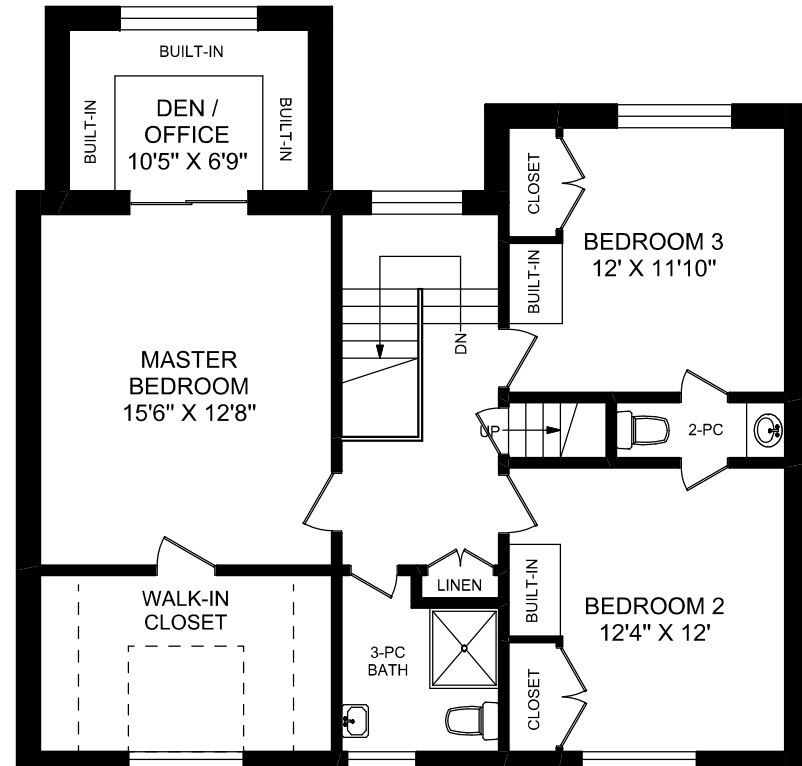

25 HUDSON DRIVE

Justine Deluce
Broker
Chestnut Park Real Estate
Phone: 416-925-9191

truPlan
416 573 2096
E & O.E.

Floor plan may not be 100% accurate.

25 HUDSON DRIVE

THIRD FLOOR
508 SQUARE FEET

LOWER LEVEL
972 SQUARE FEET