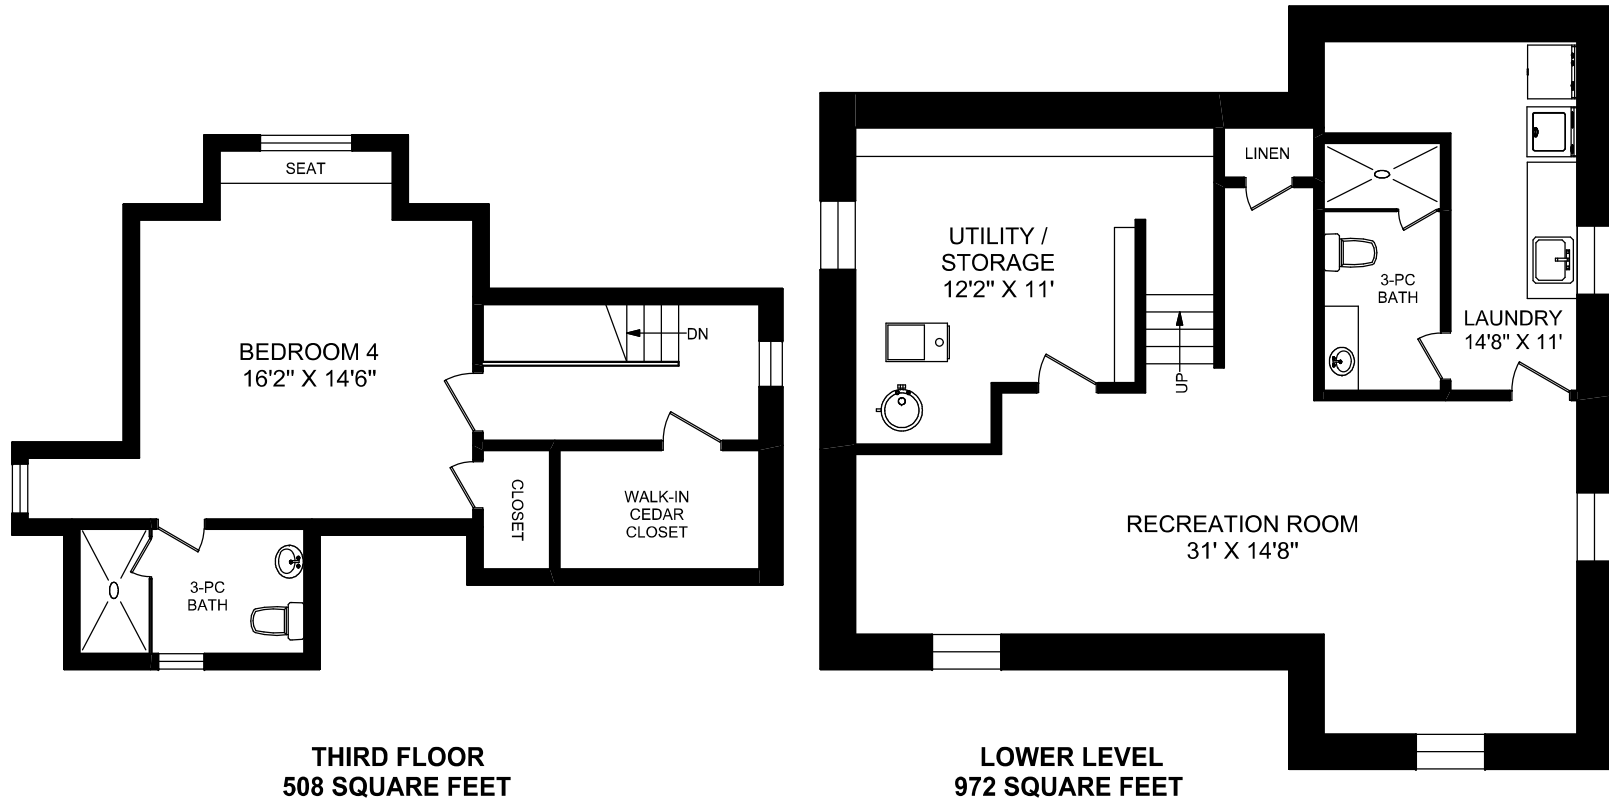

25 HUDSON DRIVE

Justine Deluce
Broker
Chestnut Park Real Estate
Phone: 416-925-9191

truPlan
416 573 2096
E & O.E.

Floor plan may not be 100% accurate.

25 HUDSON DRIVE

THIRD FLOOR
508 SQUARE FEET

LOWER LEVEL
972 SQUARE FEET