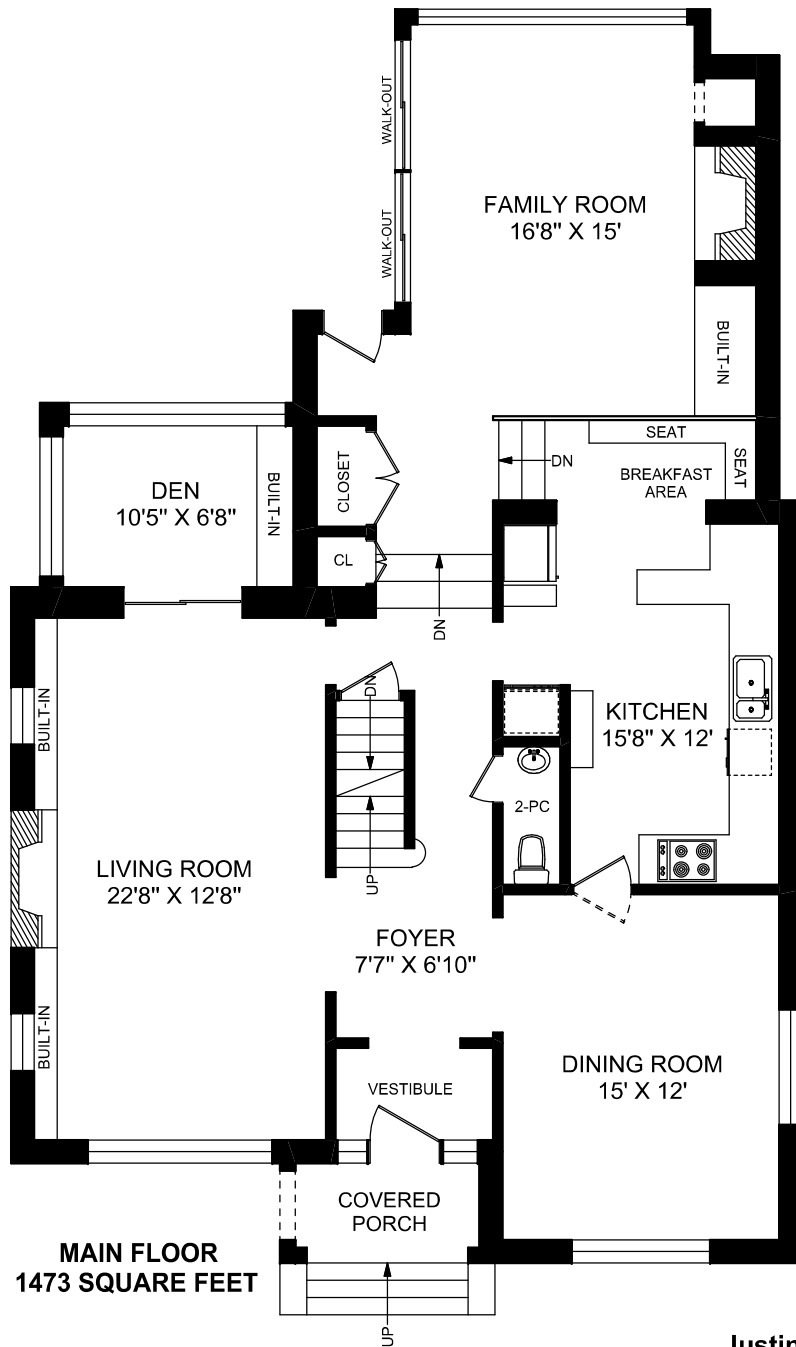

25 HUDSON DRIVE

Justine Deluce
Broker
Chestnut Park Real Estate
Phone: 416-925-9191

truPlan
416 573 2096
E & O.E.

Floor plan may not be 100% accurate.

25 HUDSON DRIVE

THIRD FLOOR
508 SQUARE FEET

LOWER LEVEL
972 SQUARE FEET