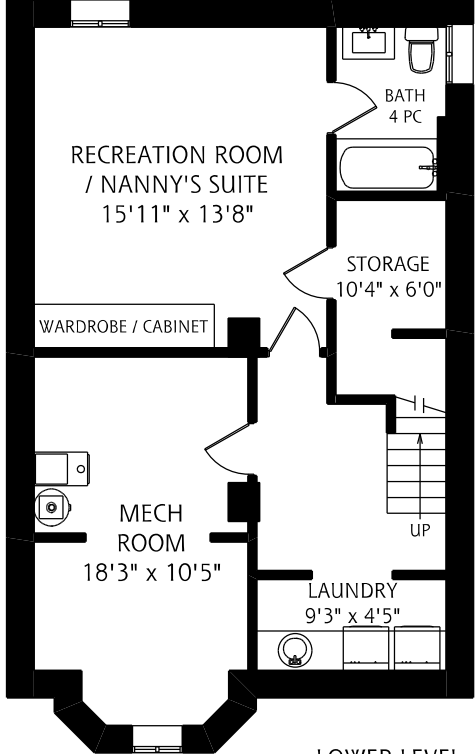

94 MOORE AVENUE

LOWER LEVEL
840 SQUARE FEET