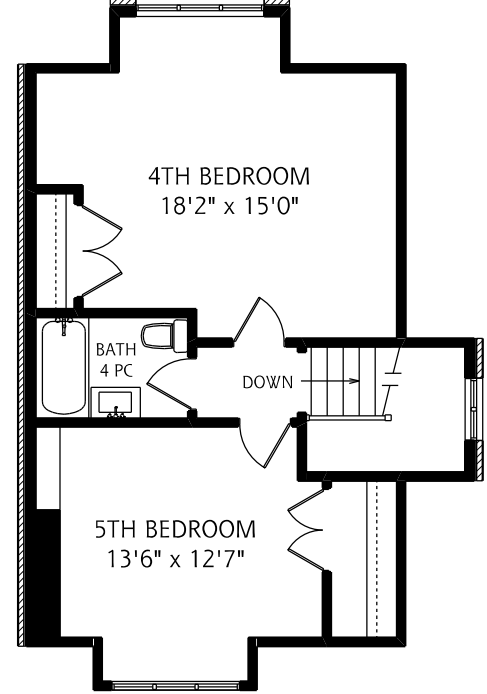

THIRD FLOOR
630 SQUARE FEET