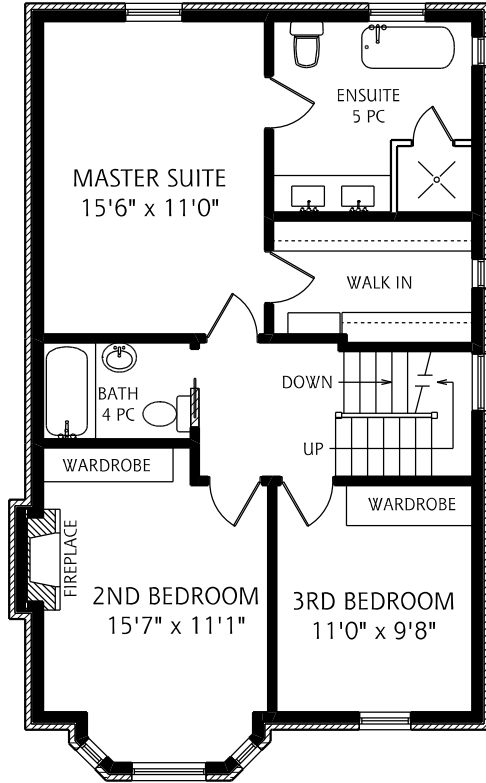

SECOND FLOOR
855 SQUARE FEET