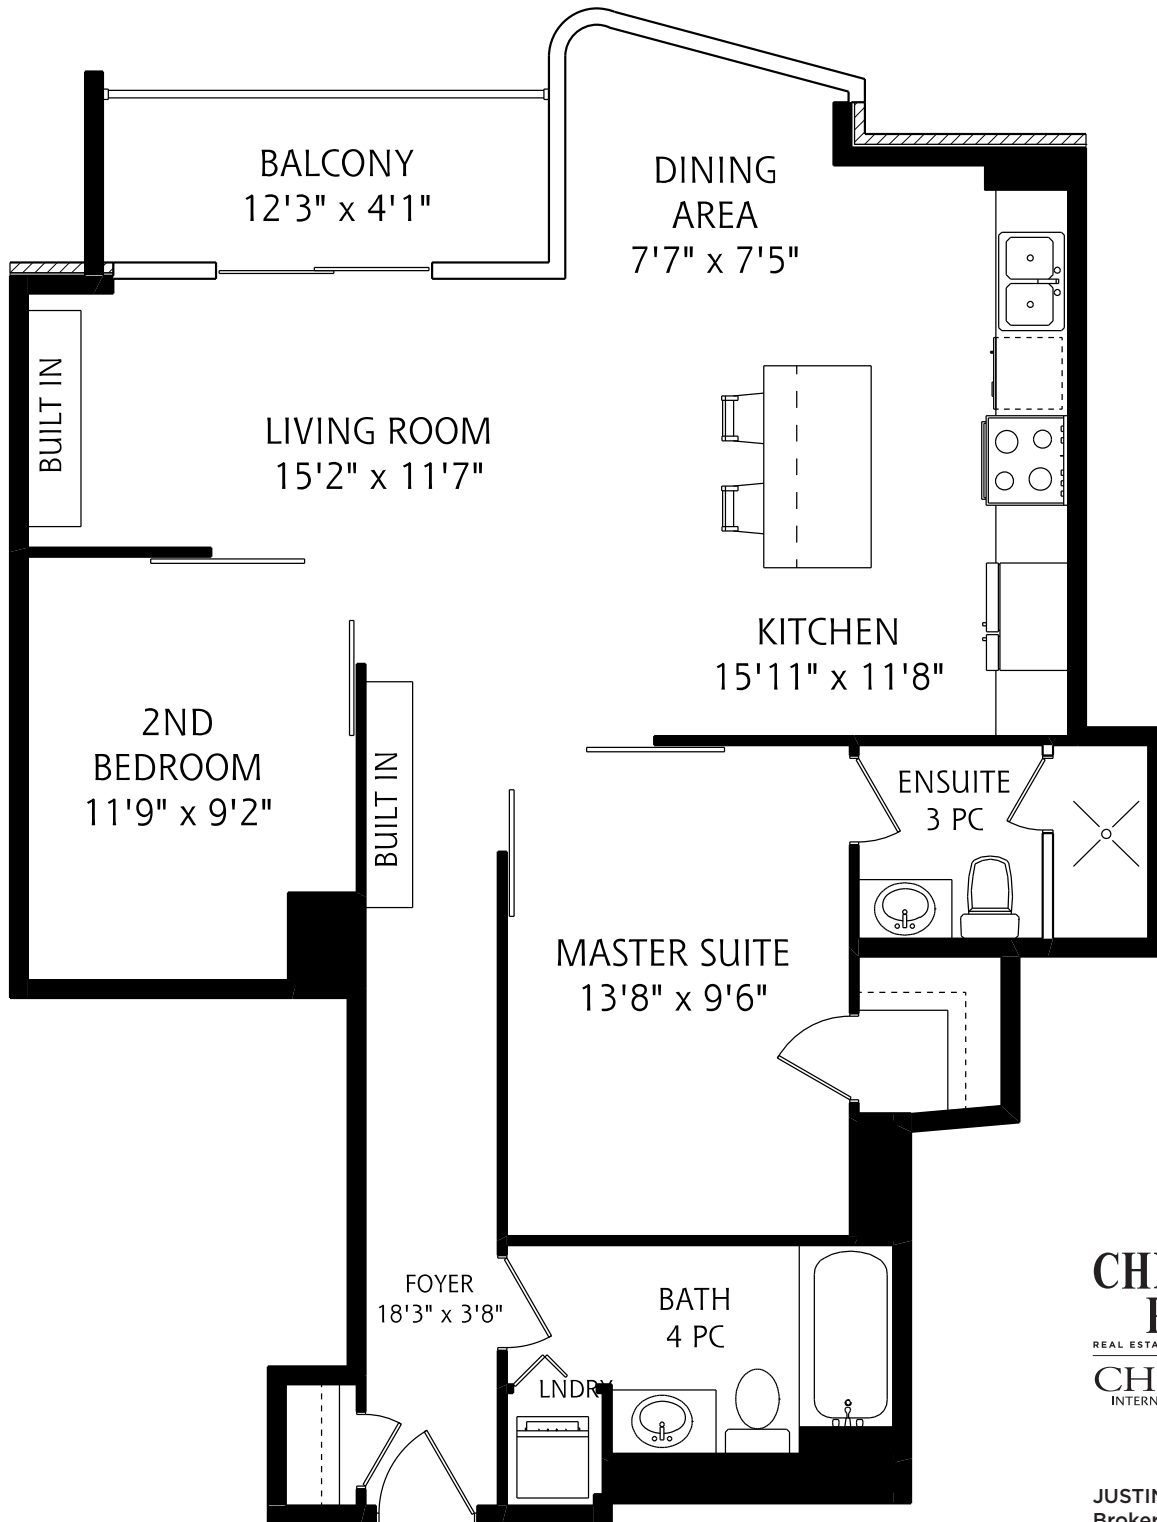

# 2191 YONGE STREET SUITE L12

1,038 SQUARE FEET

ALL MEASUREMENTS SHOULD BE CONSIDERED APPROXIMATE

**CHESTNUT  
PARK**  
REAL ESTATE LIMITED, BROKERAGE  
**CHRISTIE'S**  
INTERNATIONAL REAL ESTATE

JUSTINE DELUCE, MBA  
Broker  
Chestnut Park Real Estate Limited  
Exclusive Affiliate Christie's  
International Real Estate  
1300 Yonge Street, Suite 100  
Toronto, ON M4T 1X3  
Office: 416-925-9191 Ext 3000