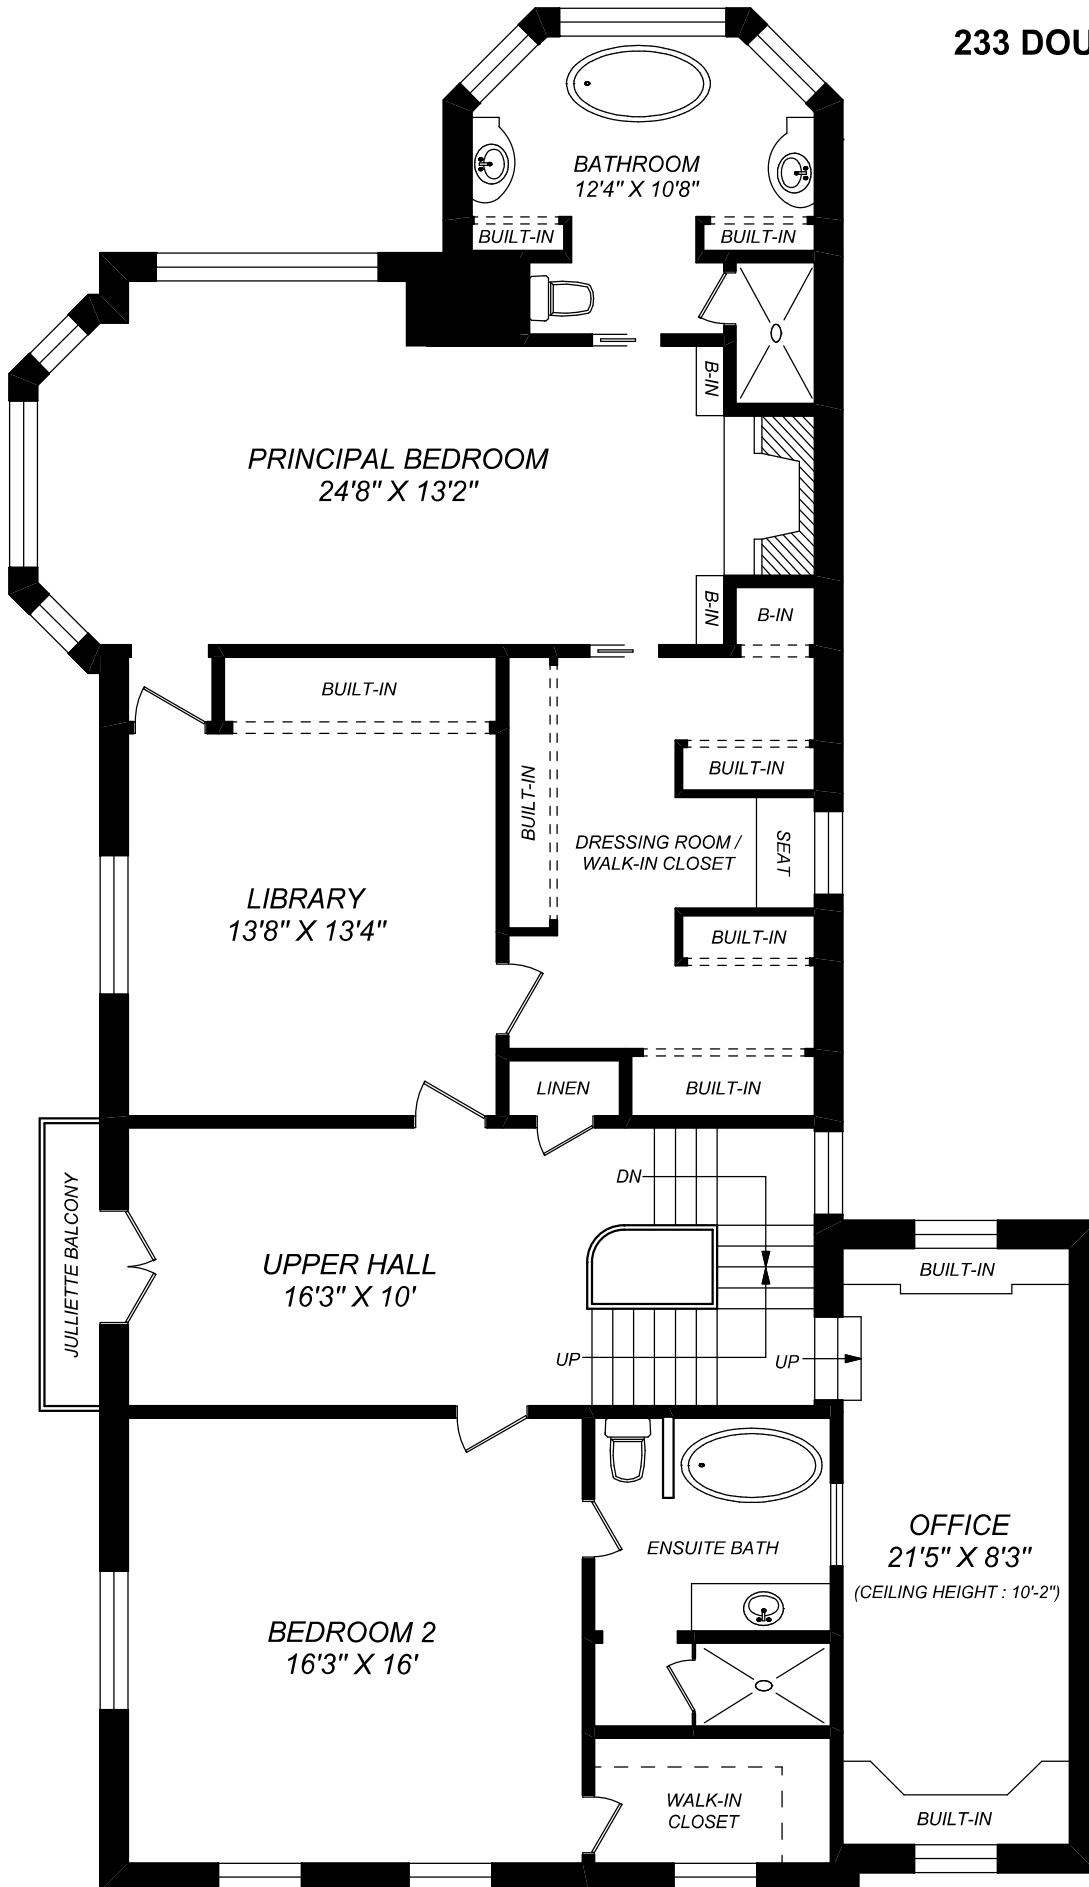

**MAIN FLOOR
2073 SQUARE FEET**

(CEILING HEIGHT : 9'-0")

416 573 2096

E & O.E.

Floor plan may not be 100% accurate.

233 DOUGLAS DRIVE

SECOND FLOOR
1936 SQUARE FEET
(CEILING HEIGHT : 8'-6")

truPlan

416 573 2096

E & O.E.

Floor plan may not be 100% accurate.

233 DOUGLAS DRIVE

THIRD FLOOR
1377 SQUARE FEET
(CEILING HEIGHT : 8'-0")

truPlan

416 573 2096

E & O.E.

Floor plan may not be 100% accurate.

LOWER LEVEL
1985 SQUARE FEET
 (CEILING HEIGHT : 8'-0")

416 573 2096
 E & O.E.

Floor plan may not be 100% accurate.