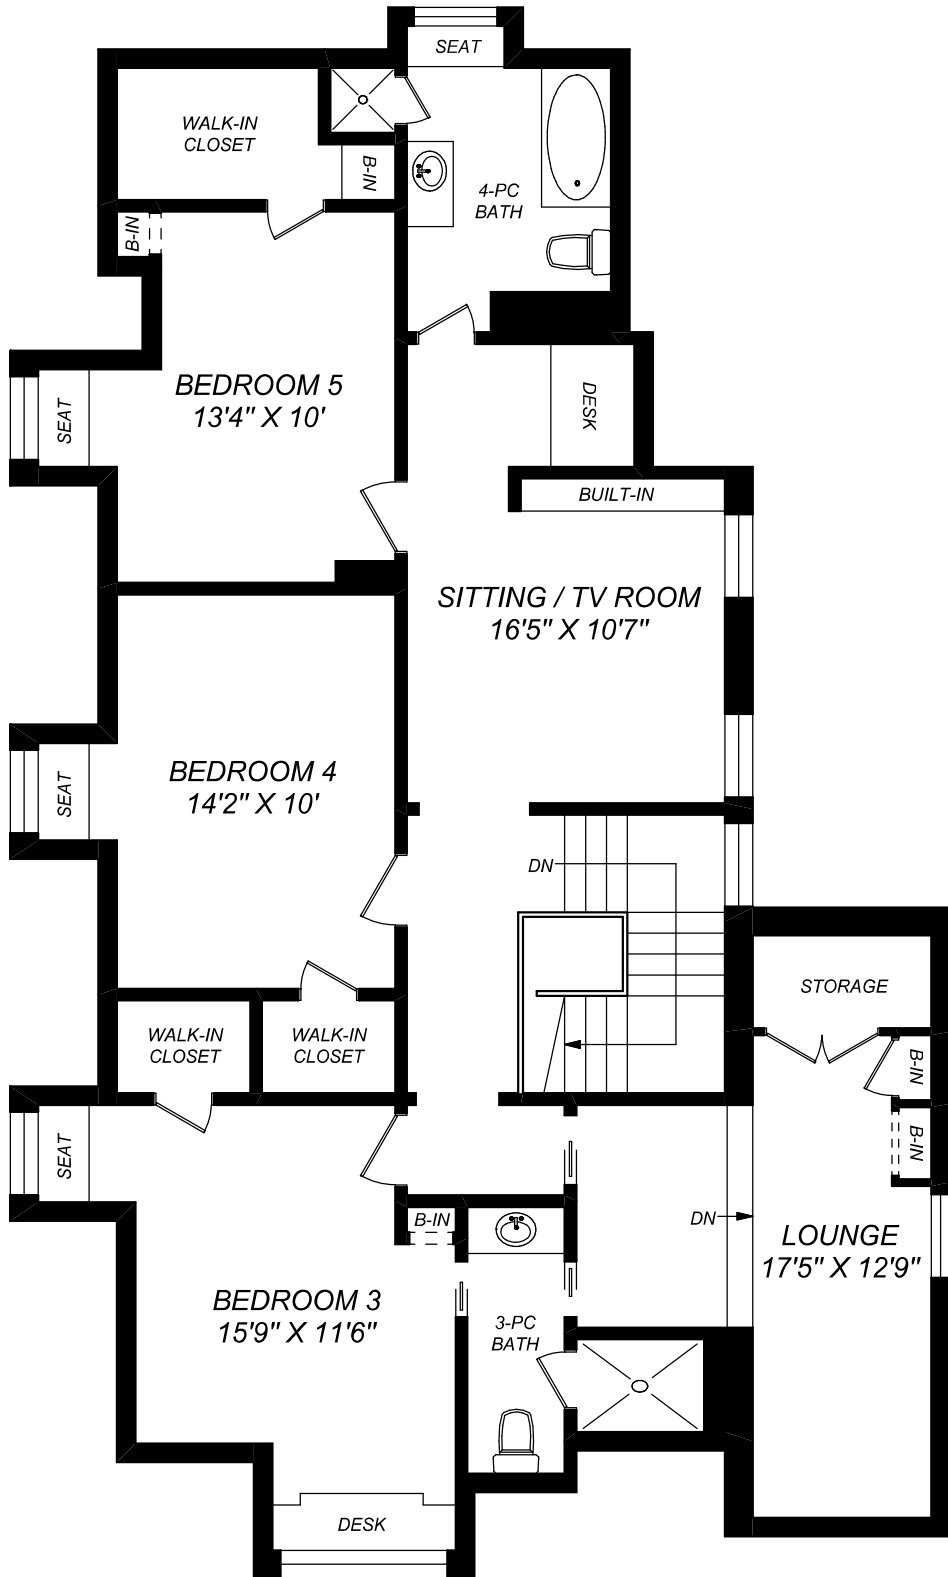

**MAIN FLOOR
2073 SQUARE FEET**

(CEILING HEIGHT : 9'-0")

416 573 2096

E & O.E.

Floor plan may not be 100% accurate.

233 DOUGLAS DRIVE

SECOND FLOOR
1936 SQUARE FEET
(CEILING HEIGHT : 8'-6")

truPlan

416 573 2096

E & O.E.

Floor plan may not be 100% accurate.

233 DOUGLAS DRIVE

THIRD FLOOR
1377 SQUARE FEET
(CEILING HEIGHT : 8'-0")

truPlan

416 573 2096

E & O.E.

Floor plan may not be 100% accurate.

LOWER LEVEL
1985 SQUARE FEET
 (CEILING HEIGHT : 8'-0")

416 573 2096
 E & O.E.

Floor plan may not be 100% accurate.