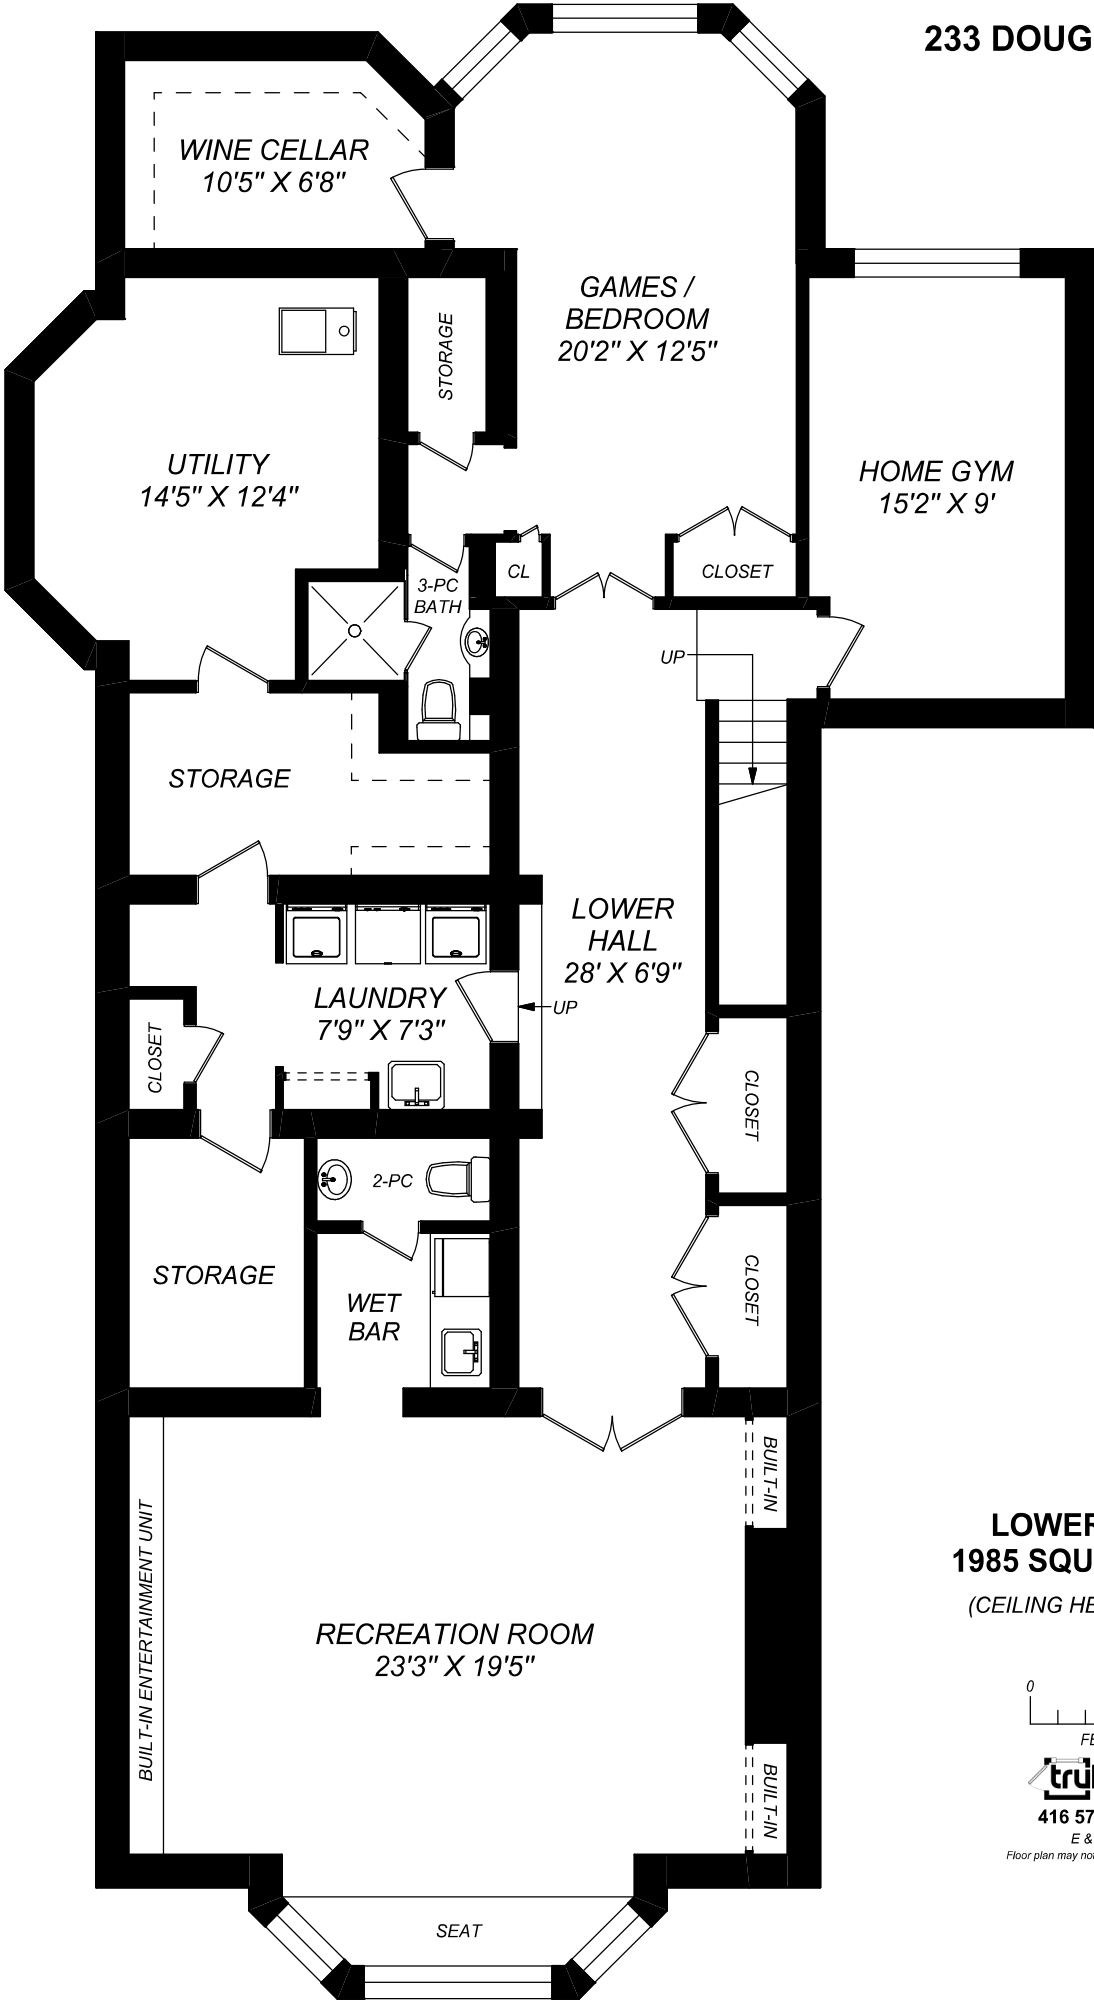

**MAIN FLOOR
2073 SQUARE FEET**

(CEILING HEIGHT : 9'-0")

416 573 2096

E & O.E.

Floor plan may not be 100% accurate.

233 DOUGLAS DRIVE

SECOND FLOOR
1936 SQUARE FEET
(CEILING HEIGHT : 8'-6")

truPlan

416 573 2096

E & O.E.

Floor plan may not be 100% accurate.

233 DOUGLAS DRIVE

THIRD FLOOR
1377 SQUARE FEET
(CEILING HEIGHT : 8'-0")

truPlan

416 573 2096

E & O.E.

Floor plan may not be 100% accurate.

LOWER LEVEL
1985 SQUARE FEET
 (CEILING HEIGHT : 8'-0")

416 573 2096
 E & O.E.

Floor plan may not be 100% accurate.