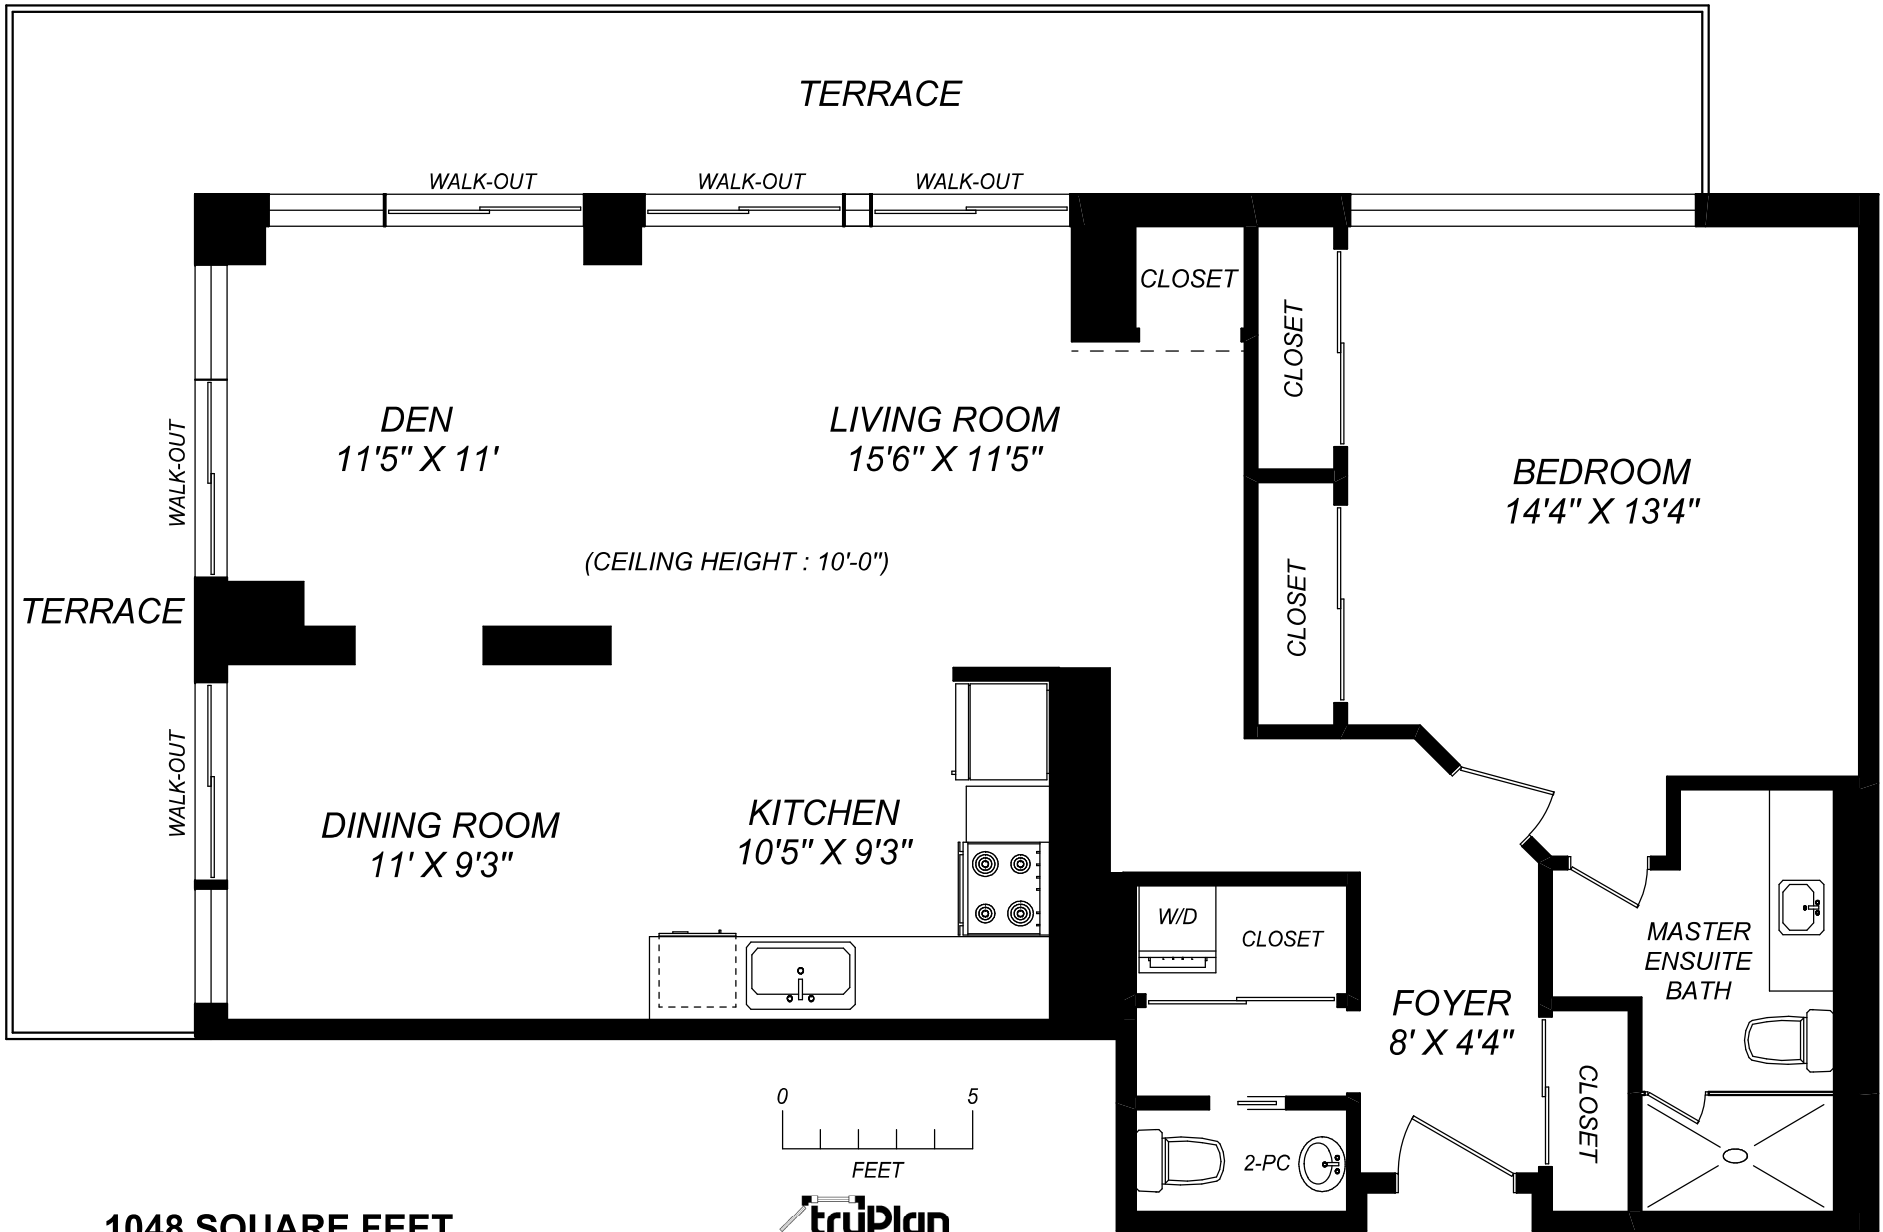

955 QUEEN STREET WEST - SUITE PH5

1048 SQUARE FEET

416 573 2096

E & O.E.

Floor plan may not be 100% accurate.